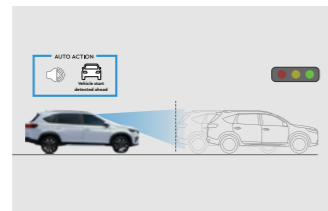

¹ Exclusive to VX ² Exclusive to VX and V ³ Except S MT

BRAVE THE UNEXPECTED

The Honda BR-V features the advanced collision-free system to date: Honda SENSING. With a state-of-the-art wide-angle camera and a high speed image processing chip, the field of vision is wider, so the system detects the situation in front much faster.

ACC

The Adaptive Cruise Control or ACC is perfect for long drives as it lessens your fatigue by maintaining the distance based on the car in front of you, braking and accelerating as needed.

AHB

Auto High-Beam or AHB allows you to automatically turn on the high beams when there are no other vehicles ahead and lower your beam appropriately when encountering oncoming traffic.