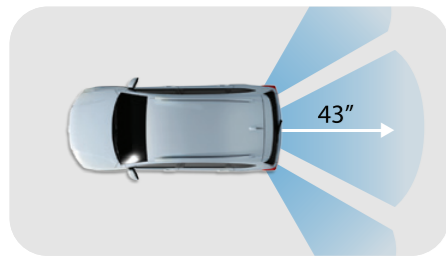

Rear Parking Sensors²