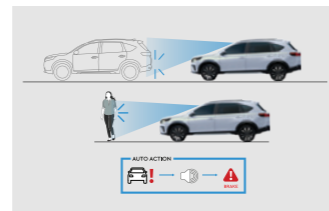

CMBS

Collision Mitigation Braking System or CMBS helps to warn, mitigate collision, or lessen the severity of the frontal collision.