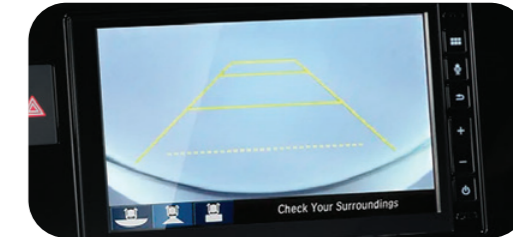

LKAS

Lane Keeping Assist System or LKAS keeps the vehicle at the center of the visible road lanes and in the best driving position as it guides you to follow the flow of the road.

RDM with LDW

Road Departure Mitigation with Lane Departure Warning or RDM with LDW helps you avoid collision by providing audible and visual warning whenever the car swerves to the other lane without the proper use of signal lights, while the LDW or Lane Departure warning notifies you when going off course.

BRAVE THE SAFETY

6 Airbags¹

Rated 5-star by ASEAN NCAP, the Honda BR-V's dual SRS, side and side curtain airbags add peace of mind to your journeys. Signal right and a small camera displays live video on the 7-inch display, revealing a wider view of the road with the Honda LaneWatch¹ feature. While the rear bumper has integrated parking sensors that detect objects close to the rear of the vehicle.

Hill Start Assist (HSA)

Vehicle Stability Assist (VSA)

Anti-lock Braking System (ABS) with Electronic Brake Distribution (EBD)

Reverse Camera with Guidelines

Honda LaneWatch¹

GCON Body Structure

¹Exclusive to VX ²Exclusive to VX and V ³Except S MT