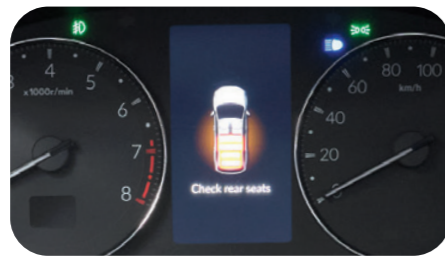

BR-V
BR-V
BR-V

BRAVE THE INNOVATION

Wherever your destination is, the Honda BR-V comes with innovations that provide comfort for everyone aboard. Lock and unlock the doors without ever taking your key fob out of your pocket or bag with Smart Entry² and Walk-away Auto Door Lock¹. Reverse and park with confidence with the ability to clearly see what's behind you with the Rear View Camera. The Honda BR-V adds extra peace of mind with the rear seat reminder¹ to ensure that no one or nothing is left behind.

Remote Engine Start³

Smart Entry System²

Walk-away Auto Door Lock¹

6-Speaker Sound System²

Rear Parking Sensors²

Rear Seat Reminder¹

Paddle Shifters¹

BRAVE THE POWER