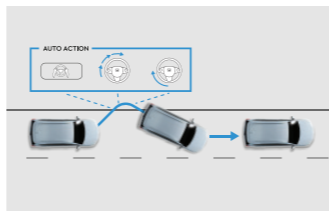

ACC

The Adaptive Cruise Control or ACC is perfect for long drives as it lessens your fatigue by maintaining the distance based on the car in front of you, braking and accelerating as needed.

AHB

Auto High-Beam or AHB allows you to automatically turn on the high beams when there are no other vehicles ahead and lower your beam appropriately when encountering oncoming traffic.

LCDN

Lead Car Departure Notification System or LCDN keeps you informed by alerting when the car in front you has moved ahead from a standstill.

CMBS

Collision Mitigation Braking System or CMBS helps to warn, mitigate collision, or lessen the severity of the frontal collision.

LKAS

Lane Keeping Assist System or LKAS keeps the vehicle at the center of the visible road lanes and in the best driving position as it guides you to follow the flow of the road.

RDM with LDW

Road Departure Mitigation with Lane Departure Warning or RDM with LDW helps you avoid collision by providing audible and visual warning whenever the car swerves to the other lane without the proper use of signal lights, while the LDW or Lane Departure warning notifies you when going off course.