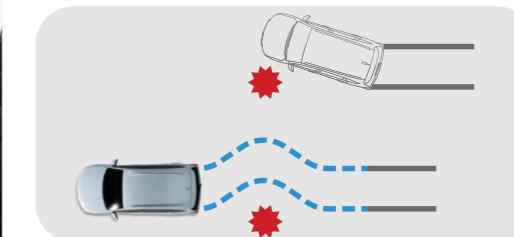

Anti-lock Braking System (ABS) with Electronic Brake Distribution (EBD)