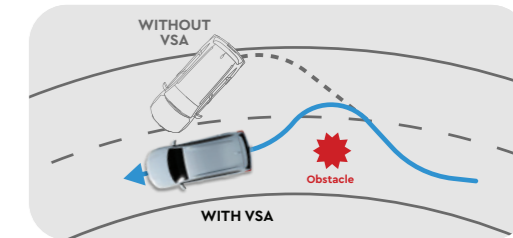

Vehicle Stability Assist (VSA)