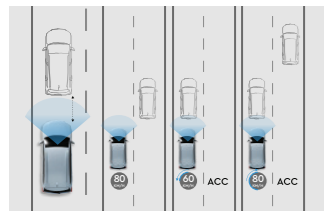

ACC

The Adaptive Cruise Control or ACC is perfect for long drives as it lessens your fatigue by maintaining the distance based on the car in front of you, braking and accelerating as needed.