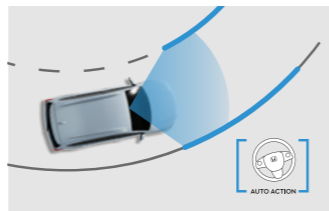

LKAS

Lane Keeping Assist System or LKAS keeps the vehicle at the center of the visible road lanes and in the best driving position as it guides you to follow the flow of the road.