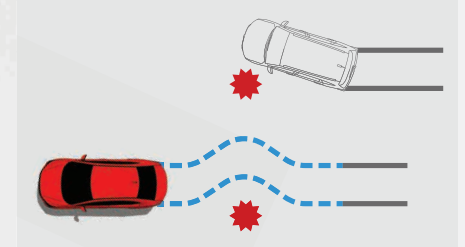

Anti-lock Braking System (ABS) with Electronic Brake Distribution (EBD)