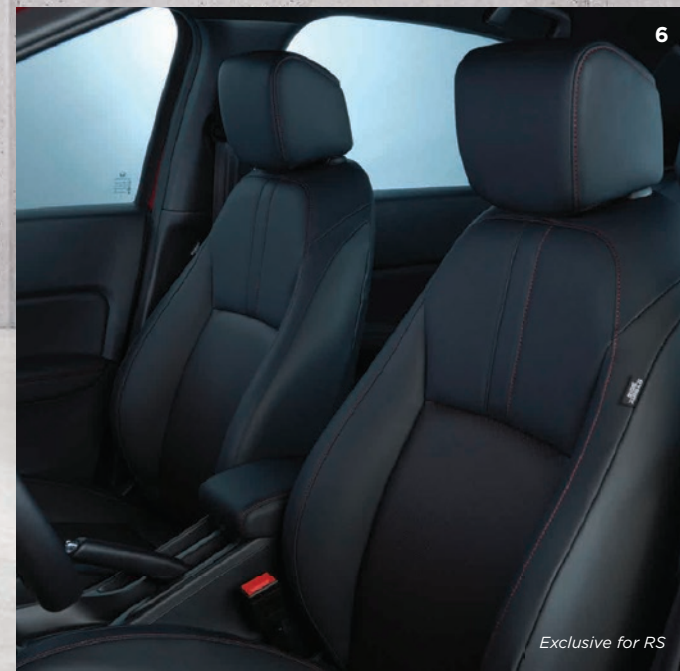

ELEVATE SPACE

Enjoy 519L of cargo space—you'll have plenty of room to carry everything you need for your next adventure. Plus, a spacious and luxurious cabin that is designed for maximum comfort and convenience.

519L of Cargo Space

ELEVATE INNOVATION

Inside the newly designed interior, you'll find plush leather seats and an advanced infotainment system. Every detail is crafted to enhance your driving experience and make every trip more enjoyable.